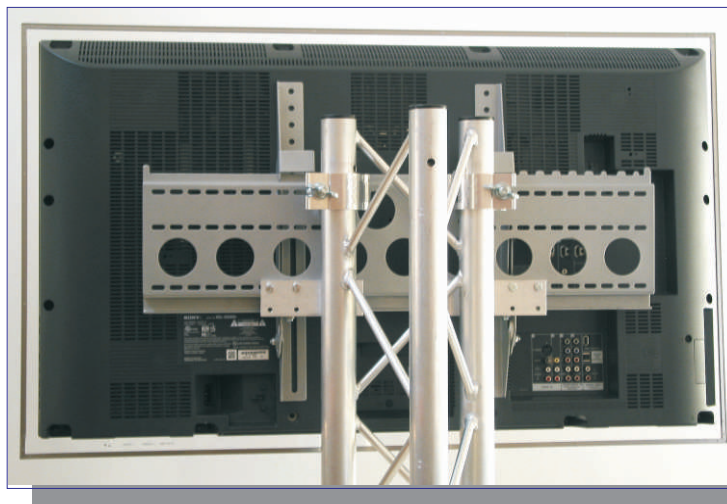

HEAVY DUTY PLASMA - LCD STAND

- EXTRA TALL FREE STANDING PLASMA / LCD / FLAT SCREEN STAND
- STABLE, STRONG AND ATTRACTIVE
- USE INDEPENDENTLY OR INCORPORATE IT INTO YOUR TRUSS EXHIBIT OR DISPLAY
- 3 CHORD 10" PROFILE TRUSS
- WILL HOLD SCREENS UP TO 60" @ 130 LBS.
- APPROX.. 54" WIDE BY 40" DEEP.
- AVAILABLE IN ANY HEIGHT

OPTIONAL TRUSS MOUNT
PLASMA / LCD MOUNT, BRACKET
AND SINGLE TUBE COUPLERS

EXHIBIT AND DISPLAY TRUSS.COM

TEL: 905-509-0331 FAX: 905-509-0476 info@exhibitanddisplaytruss.com