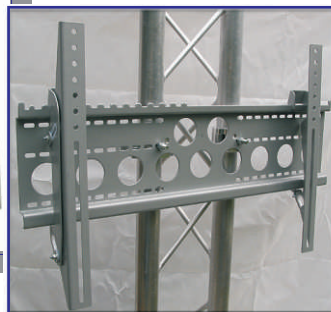

## HEAVY DUTY PLASMA - LCD STAND

- ◆ EXTRA TALL FREE STANDING PLASMA / LCD / FLAT SCREEN STAND
- ◆ STABLE, STRONG AND ATTRACTIVE
- ◆ USE INDEPENDENTLY OR INCORPORATE IT INTO YOUR TRUSS EXHIBIT OR DISPLAY
- ◆ 3 CHORD 10" PROFILE TRUSS
- ◆ WILL HOLD SCREENS UP TO 60" @ 130 LBS.
- ◆ APPROX.. 54" WIDE BY 40" DEEP.
- ◆ AVAILABLE IN ANY HEIGHT

**OPTIONAL TRUSS MOUNT**  
PLASMA / LCD MOUNT, BRACKET  
AND SINGLE TUBE COUPLERS

EXHIBIT AND DISPLAY TRUSS.COM

TEL: 905-509-0331 FAX: 905-509-0476 [info@exhibitanddisplaytruss.com](mailto:info@exhibitanddisplaytruss.com)