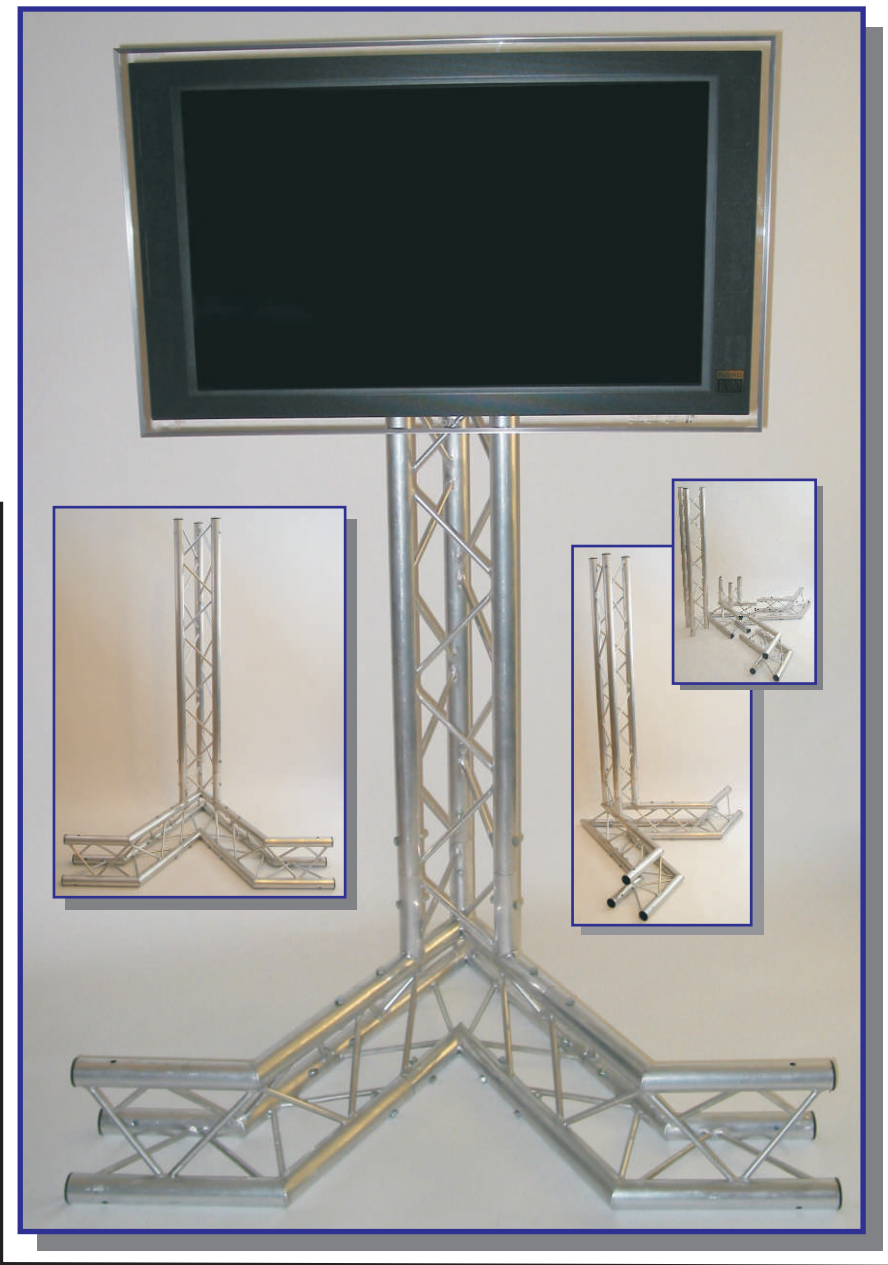

## HEAVY DUTY PLASMA - LCD STAND

- ◆ EXTRA TALL FREE STANDING PLASMA / LCD / FLAT SCREEN STAND
- ◆ STABLE, STRONG AND ATTRACTIVE
- ◆ USE INDEPENDENTLY OR INCORPORATE IT INTO YOUR TRUSS EXHIBIT OR DISPLAY
- ◆ 3 CHORD 10" PROFILE TRUSS
- ◆ WILL HOLD SCREENS UP TO 60" @ 130 LBS.
- ◆ APPROX.. 54" WIDE BY 40" DEEP.
- ◆ AVAILABLE IN ANY HEIGHT

**OPTIONAL TRUSS MOUNT**  
PLASMA / LCD MOUNT, BRACKET  
AND SINGLE TUBE COUPLERS

EXHIBIT AND DISPLAY TRUSS.COM

TEL: 905-509-0331 FAX: 905-509-0476 [info@exhibitanddisplaytruss.com](mailto:info@exhibitanddisplaytruss.com)